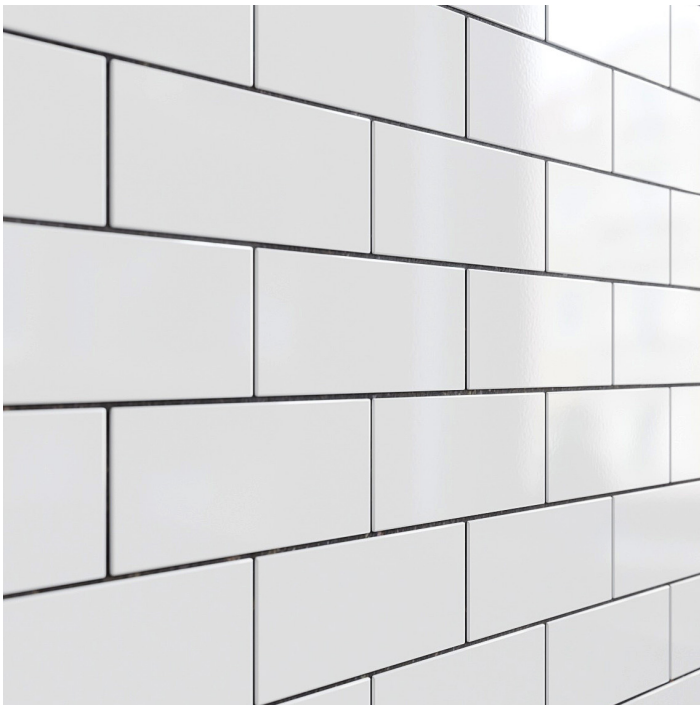

CITAL

METRO

PURE WHITE / CIJL-1W / FG

FEATURES

MATERIAL: Glazed Ceramic

BODY: White or Color Body Ceramic

FINISHES AVAILABLE: Glossy, Matte

SHAPES AVAILABLE: Flat, Beveled

TRUE BLACK

10cm x 20cm
4" x 8"
12CIJL-1W/FG

10cm x 10cm
4" x 4"
11CIJL-1W/FG

7.5cm x 30cm
3" x 12"
73CIJL-1W/FG

7.5cm x 15cm
3" x 6"
715CIJL-1W/FG

STAIN RESIST

Class 5 Resistant

FROST RESIST